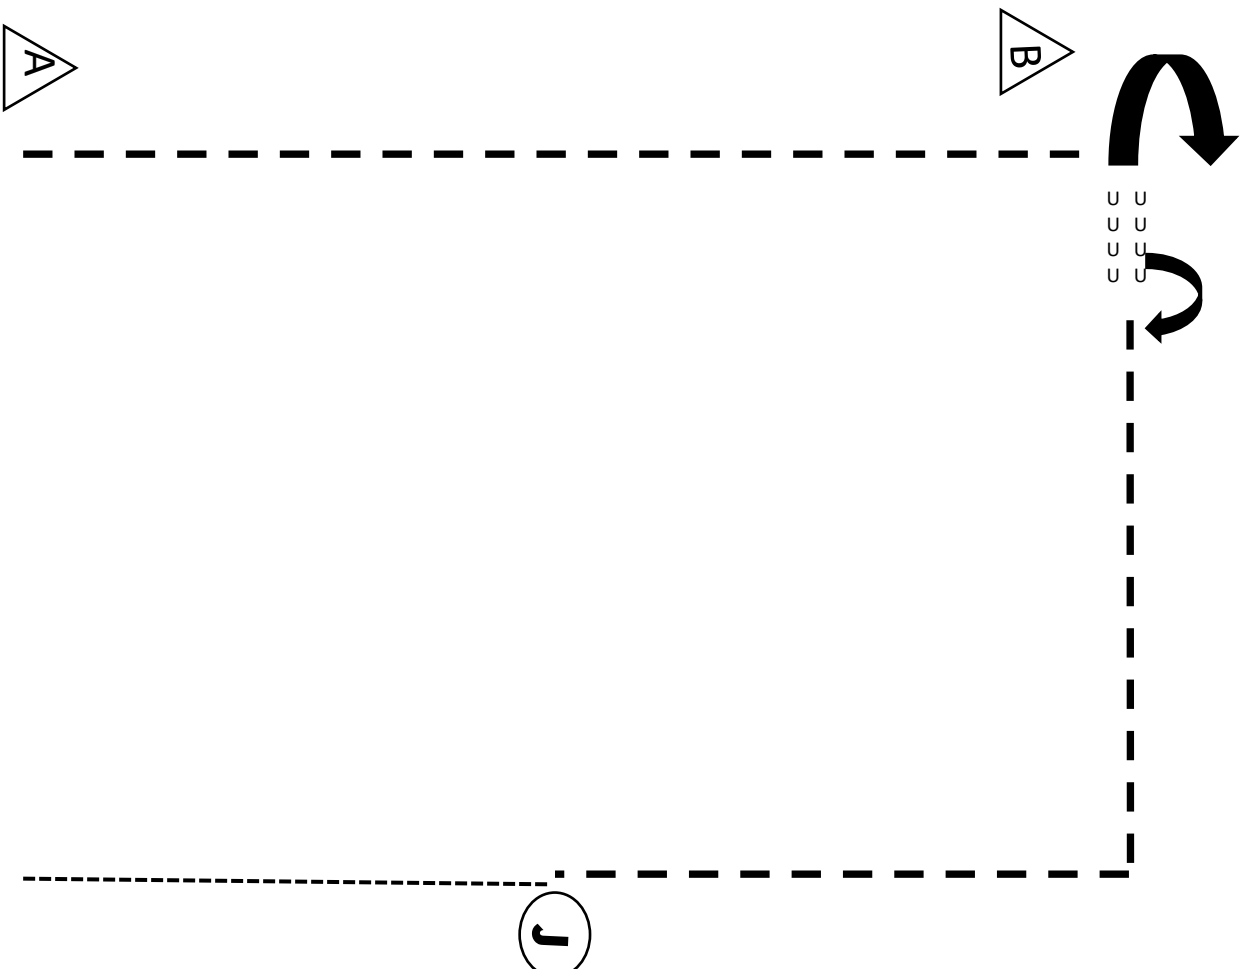

## ALL NOVICE – YOUTH 13 & U

1. Trot to B
2. Turn 270
3. Back 1 horse length
4. Turn 180
5. Trot square corner until hip even with judge
6. Set up
7. Inspection
8. Walk out