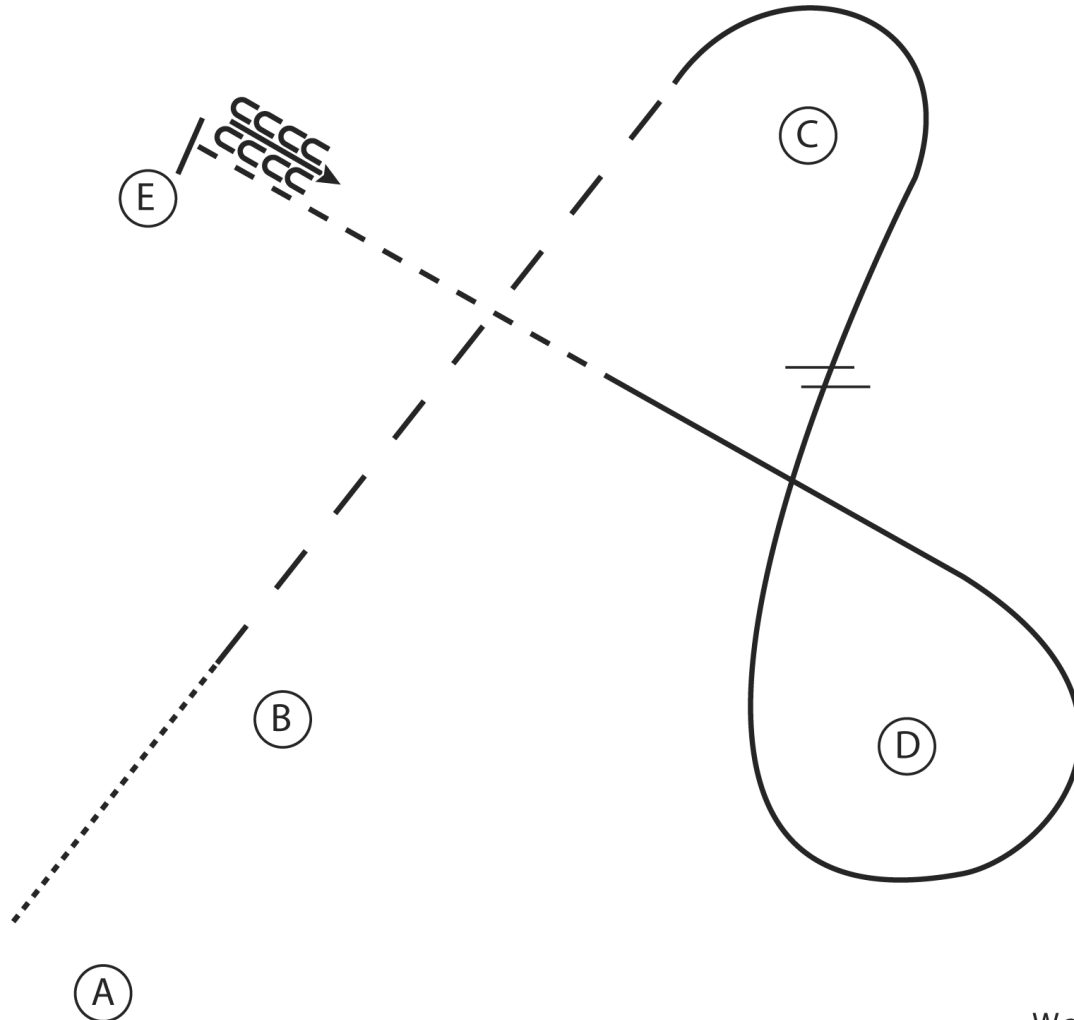

Exit at a sitting trot.

Walk	-----
Trot	- - - - -
Extended Trot	— — — — —
Canter	—————
Leg Yield	
Lead Change	— / —
Back	← ← ← ← ←
Marker	(B)
Sidepass	← — — — — ←
Hand Gallop	— — — — —

[HSE/2-21]

Pattern Provided by:

Jill Paxton

Garden State Paint Horse Show

Western Horsemanship

Show Date: 09-25-26 -2021

www.HorseShowPatterns.com

www.HorseShowPatterns.com

1. Walk A to B
2. At B extend the jog to C
3. At C lope a circle around C on the right lead
4. Between C and D perform a simple lead change
5. Lope a circle around D
6. Break to the jog when between D and E
7. At E stop and back 4 steps

- Walk (dotted line)
- Jog - - - - - (dashed line)
- Extended Jog - - - - - (long dashed line)
- Lope _____ (solid line)
- Leg Yield ||||| (vertical bars)
- Lead Change 
- Back 
- Marker (B) (circle with B)
- Sidepass 