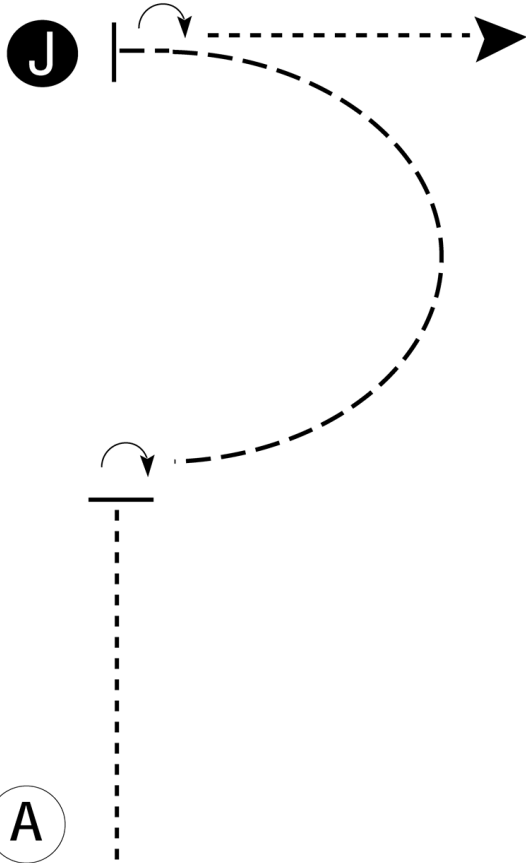

Garden State Paint Horse Show

Showmanship (Amateur Walk Trot)

Show Date: 09-25-26 -2021

w w w . H o r s e S h o w P a t t e r n s . c o m

w w w . H o r s e S h o w P a t t e r n s . c o m

Be ready at A.

1. When acknowledged, walk half way to Judge.
2. Stop and perform a 1/4 turn.
3. Back approximately one horse length.
4. Walk until even with Judge.
5. Trot in a half circle to Judge.
6. Stop and set up for inspection.
7. When dismissed, perform a 1/2 turn and walk straight away from Judge.

Follow the instructions of your ring steward.

Walk	-----
Trot	- - - - -
Back	← ← ← ← ← ←
Marker	(B)
Judge	(J)

[S/1-80]

Pattern Provided by:
Jill Paxton

Garden State Paint Horse Show

Showmanship (Novice Youth)

Show Date: 09-25-26 -2021

w w w . H o r s e S h o w P a t t e r n s . c o m

w w w . H o r s e S h o w P a t t e r n s . c o m

Be ready at A.

1. When acknowledged, walk half the distance to Judge.
2. Stop and perform a 1/4 turn.
3. Trot in a half circle to Judge.
4. Stop and set up for inspection.
5. When dismissed, perform a 1/2 turn and walk straight away from Judge.