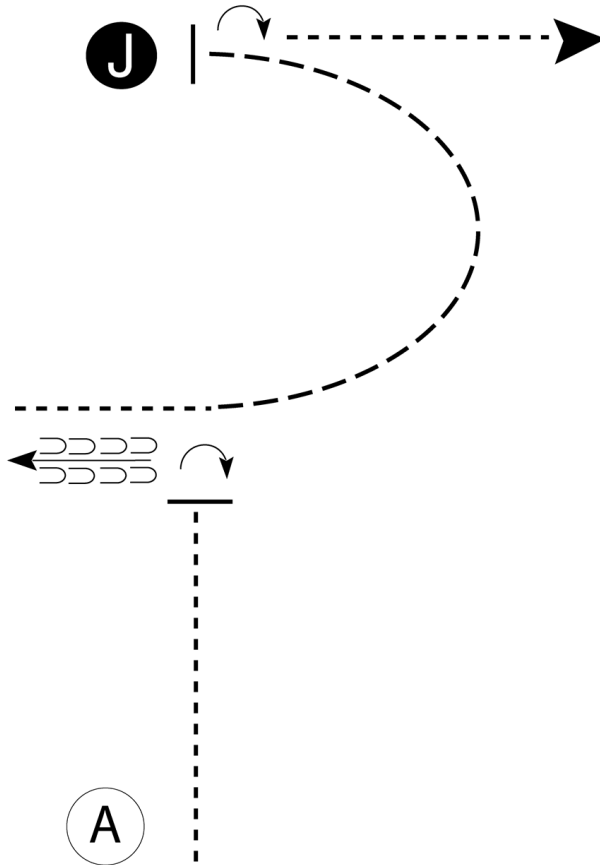

Garden State Paint Horse Show

Showmanship (Amateur Walk Trot)

Show Date: 09-25-26 -2021

w w w . H o r s e S h o w P a t t e r n s . c o m

w w w . H o r s e S h o w P a t t e r n s . c o m

Be ready at A.

1. When acknowledged, walk half way to Judge.
2. Stop and perform a 1/4 turn.
3. Back approximately one horse length.
4. Walk until even with Judge.
5. Trot in a half circle to Judge.
6. Stop and set up for inspection.
7. When dismissed, perform a 1/2 turn and walk straight away from Judge.

Follow the instructions of your ring steward.

Walk	-----
Trot	- - - - -
Back	← ← ← ← ← ←
Marker	(B)
Judge	(J)

[S/1-80]

Pattern Provided by:
Jill Paxton

Garden State Paint Horse Show

Showmanship (Novice Youth)

Show Date: 09-25-26 -2021

w w w . H o r s e S h o w P a t t e r n s . c o m

w w w . H o r s e S h o w P a t t e r n s . c o m

Be ready at A.

1. When acknowledged, walk half the distance to Judge.
2. Stop and perform a 1/4 turn.
3. Trot in a half circle to Judge.
4. Stop and set up for inspection.
5. When dismissed, perform a 1/2 turn and walk straight away from Judge.